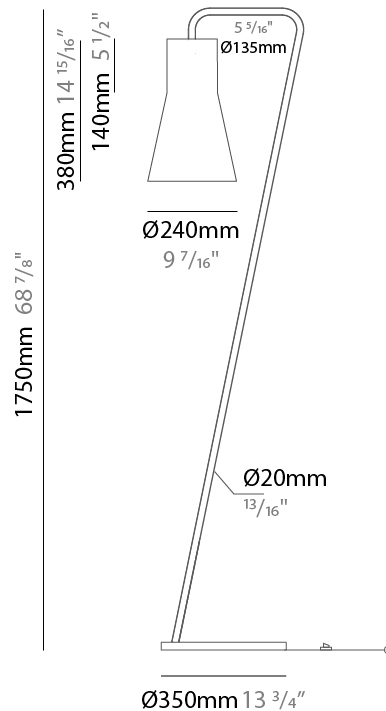

KORA PORTABLE

D114022-

base number Finish
Options

1. To build a product code in our configurator select the specify button on the base model # product page
2. To build a manual product code on this datasheet choose from the options listed below in blue font and add the suffix to the base model #

GENERAL

Series: Kora
Brand: Ole
Division: Design
Mounting Type: Portable
Mounting Location: Floor
Subcategory: Floor

PHYSICAL

Shape: Abstract
Diameter (mm): 350
Diameter (in): 13 ³/₄
Height (mm): 1750
Height (in): 68 ⁷/₈
Light Distribution: Direct / Indirect
Weight (kg): 9
Weight (lbs): 19.8
Fixture Finish: BEI / BLK / BLU / COG / DGN / GRY / MRN / MOC / MUS / OLV / SIL / STN / TER / WHI
Holder Finish: Granulated White
Fixture Material: Fabric Cord / Metal
Upon Request: Other fabric cord colors available upon request (see downloadable finish chart)

ELECTRICAL

Number of Lamps: 1
Lamp Type: LED Retrofit
Lamp Shape: A19
Bulb Included: Bulb Not Included
Max. Wattage Per Lamp (W): 15
Lamp Base: E26
Input Voltage (V): 120
Upon Request: 277Vac / GU24

LED

OPTICAL

RATINGS AND CERTIFICATIONS

Certified By: Certified for North American Standards
IP rating: IP20

PROJECT
TYPE
SPECIFIER
QUANTITY
DATE